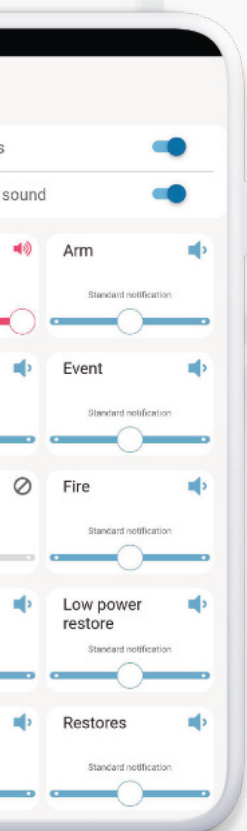

Customization

Use the Protegus 2 app to customize your security system with your favourite colours and images. You can tailor the app to perfectly fit your lifestyle, creating a happy place that helps you start and end your day.

Better widgets

You can add widgets on your phone home screen and they are the same as in the app. You always see your status, and you always will be able to control the system without loading the app.

Company account

A company that installs Trikidis products and adds them to Protegus 2 may have a Protegus 2 Company account. This Protegus 2 Company account will allow the company to administer installed products that are added to their company.

You will be able to customize your brand colors, logos, and icons for your clients to recognize you. Also, change reaction types or names, and monitor all security systems on the dashboard.

New interface

The technology is more user-friendly than the average smart security system, no more dead ends or hard to understand features.

FLEXi SP3 all features

Our latest security control panel FLEXi SP3 has many features. And the new Protegus 2 enhance all of them because it was developed based on the FLEXi functionality.