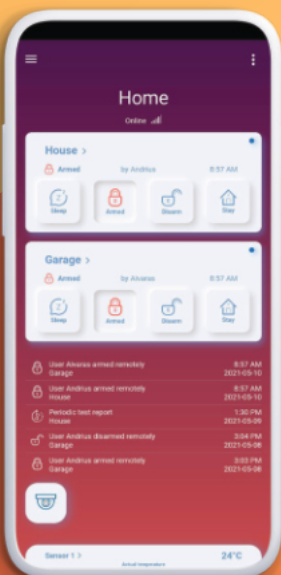

Direct read from module

All pre-configured settings will be visible as soon as you add the system to the application. Or configure on the go.

No more double configuration.