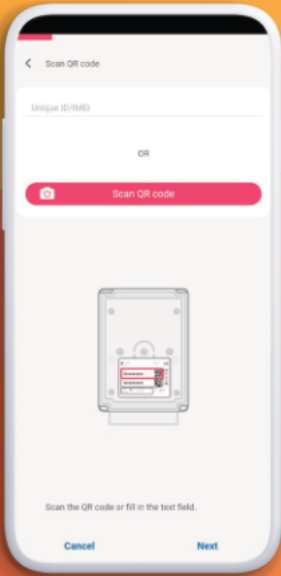

# App to make your work smarter.

Meet better Protegeus.

You can manage module configurations from anywhere you are at any time.

**Connect directly to the module via Protegeus 2 app!**

Protegeus 2 now has a new Advanced settings feature. It has been created with the aim to make everyday work easier by integrating all TrikidisConfig features in one simple app.

Protegeus 2 is a trusted and reliable security app, which helps you to protect. It provides you a smart security system, with clear status and easy to use interface.