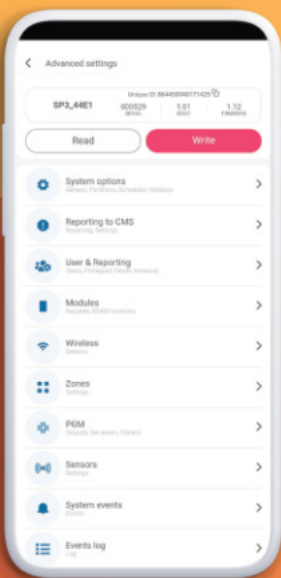

Advanced settings

TrikdisConfig in the app. The new Protegeus 2 app makes it possible to configure your module from your phone, no more hassle with a laptop. Customize the system with Protegeus 2 and make whatever changes you want.