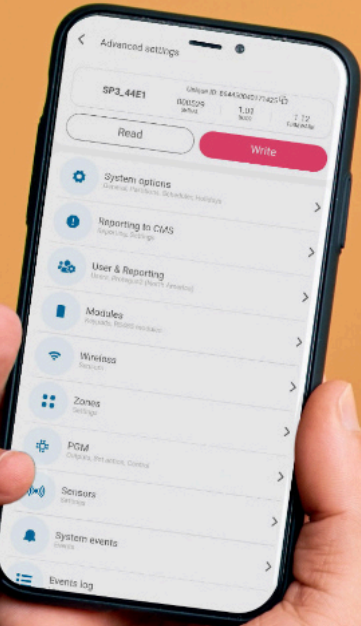

# App to make your work smarter.

Meet better Protegeus.

You can manage module configurations from anywhere you are at any time.

**Connect directly to the module via Protegeus 2 app!**

Protegeus 2 now has a new Advanced settings feature. It has been created with the aim to make everyday work easier by integrating all TrikidisConfig features in one simple app.

Protegeus 2 is a trusted and reliable security app, which helps you to protect. It provides you a smart security system, with clear status and easy to use interface.