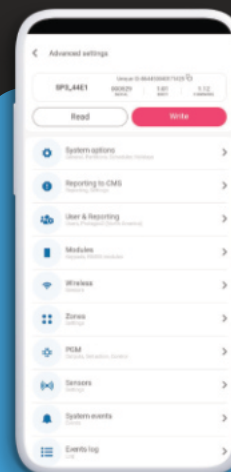

Advanced settings

Feel like an advance Trikdís user or installer? The new Protegus 2 app makes it possible to configure your security settings from your phone, no more hassle with a laptop. Customize your app with whatever changes you want.