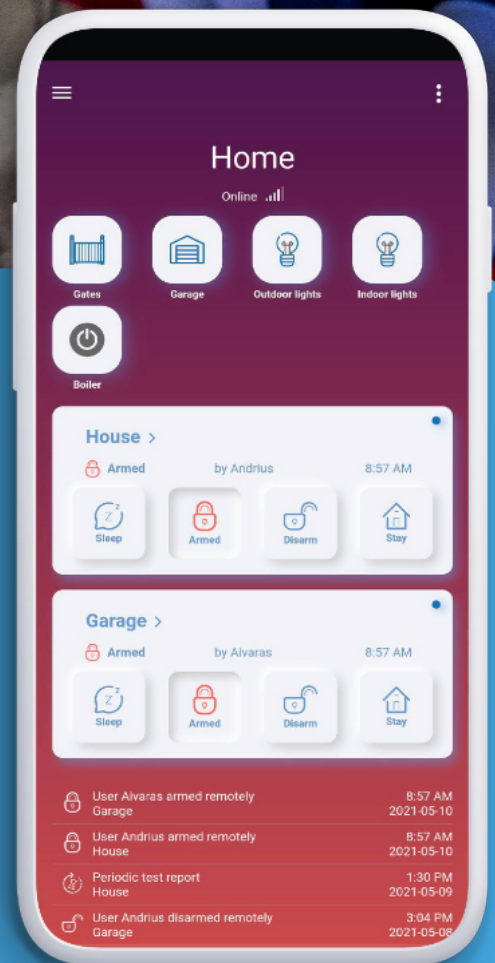

## New interface

The technology is more user-friendly than the average smart security system, no more dead ends or hard to understand features.

## FLEXi SP3 all features

Our latest security control panel FLEXi SP3 has many features. And the new Protegus 2 enhance all of them because it was developed based on the FLEXi functionality.

# App to make your home safer. Meet better Protegus.

Monitor your home security system, control it remotely, and get real-time notifications.

Protegus 2 is a home monitoring app that provides peace of mind by both securing and monitoring your property. Once activated, it records and sends you real-time alerts if an intruder breaks in, nearby emergency situations, and live video streams from your house when things get interesting. Linking to a mobile app means you can take action from anywhere in the world. Protect what matters most from the comfort of wherever life takes you.

## Thermostat control

You'll never need a wall mount thermostat again! Set your desired comfort temperature for room then Protegus 2 takes care of the rest. Wherever you are, you can always make any adjustments and check system status.