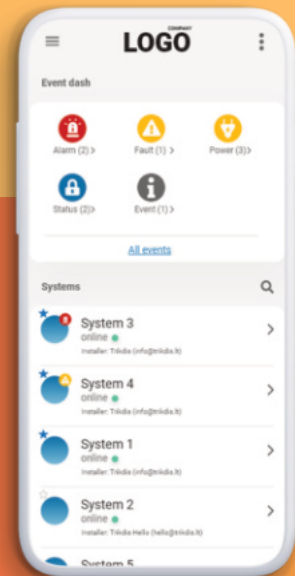

Company account

A company that installs Trikdix products and adds them to Protegeus 2 may have a Protegeus 2 Company account. This Protegeus 2 Company account will allow the company to administer installed products that are added to their company.

You will be able to customize your brand colors, logos, and icons for your clients to recognize you. Also, change reaction types or names, and monitor all security systems on the dashboard.