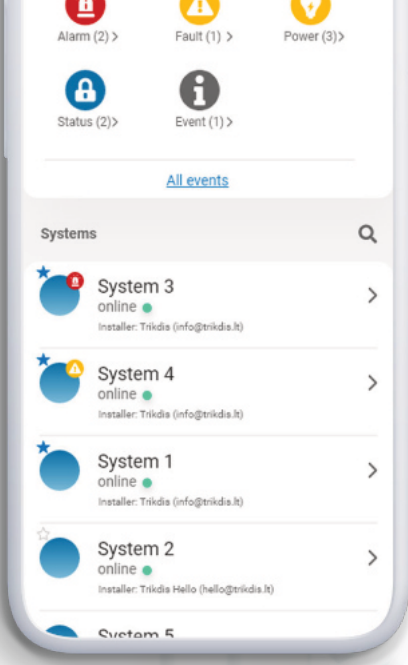

Customization

Use the Protegus 2 app to customize your security system with your favourite colours and images. You can tailor the app to perfectly fit your lifestyle, creating a happy place that helps you start and end your day.

Better widgets

You can add widgets on your phone home screen and they are the same as in the app. You always see your status, and you always will be able to control the system without loading the app.

Company account

A company that installs Trikidis products and adds them to Protegus 2 may have a Protegus 2 Company account. This Protegus 2 Company account will allow the company to administer installed products that are added to their company.

You will be able to customize your brand colors, logos, and icons for your clients to recognize you. Also, change reaction types or names, and monitor all security systems on the dashboard.

New interface

The technology is more user-friendly than the average smart security system, no more dead ends or hard to understand features.

FLEXi SP3 all features

Our latest security control panel FLEXi SP3 has many features. And the new Protegus 2 enhance all of them because it was developed based on the FLEXi functionality.