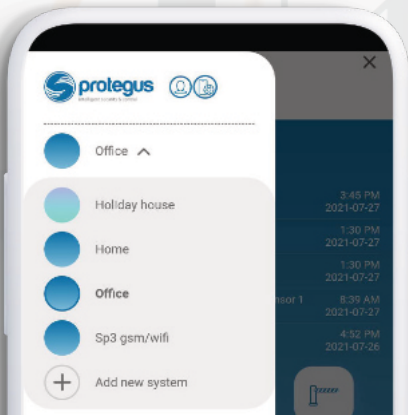

## Meet better Protegus.

Protegus 2 is a trusted and reliable security app, which helps you to protect your home and office premises. It provides you the best security system with clear status and easy to use interface. Protegus 2 can be used as a stand alone or incorporated into your existing smart home system.

## Customization

Use the Protegus 2 app to customize your security system with your favourite colours and images. You can tailor the app to perfectly fit your lifestyle, creating a happy place that helps you start and end your day.