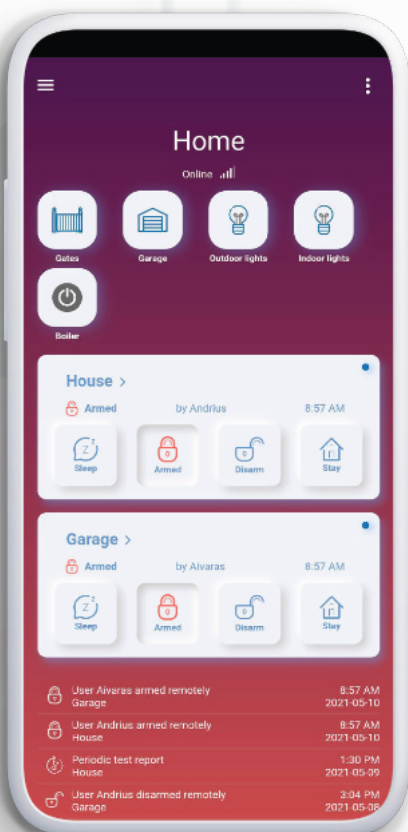

## Meet better Protegus.

Protegus 2 is a trusted and reliable security app, which helps you to protect your home and office premises. It provides you the best security system with clear status and easy to use interface. Protegus 2 can be used as a stand alone or incorporated into your existing smart home system.

## Customization

Use the Protegus 2 app to customize your security system with your favourite colours and images. You can tailor the app to perfectly fit your lifestyle, creating a happy place that helps you start and end your day.

## Better widgets

You can add widgets on your phone home screen and they are the same as in the app. You always see your status, and you always will be able to control the system without loading the app.