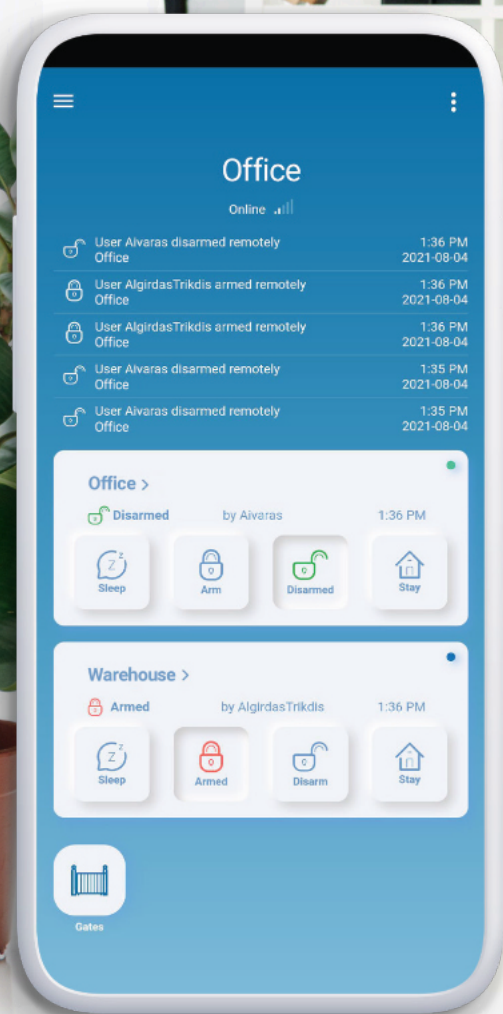

### Direct read from module

All pre-configured settings will be visible as soon as you add the system to the application. Or configure on the go.

No more double configuration.

## Meet better Protegus.

Protegus 2 is a trusted and reliable security app, which helps you to protect your home and office premises. It provides you the best security system with clear status and easy to use interface. Protegus 2 can be used as a stand alone or incorporated into your existing smart home system.